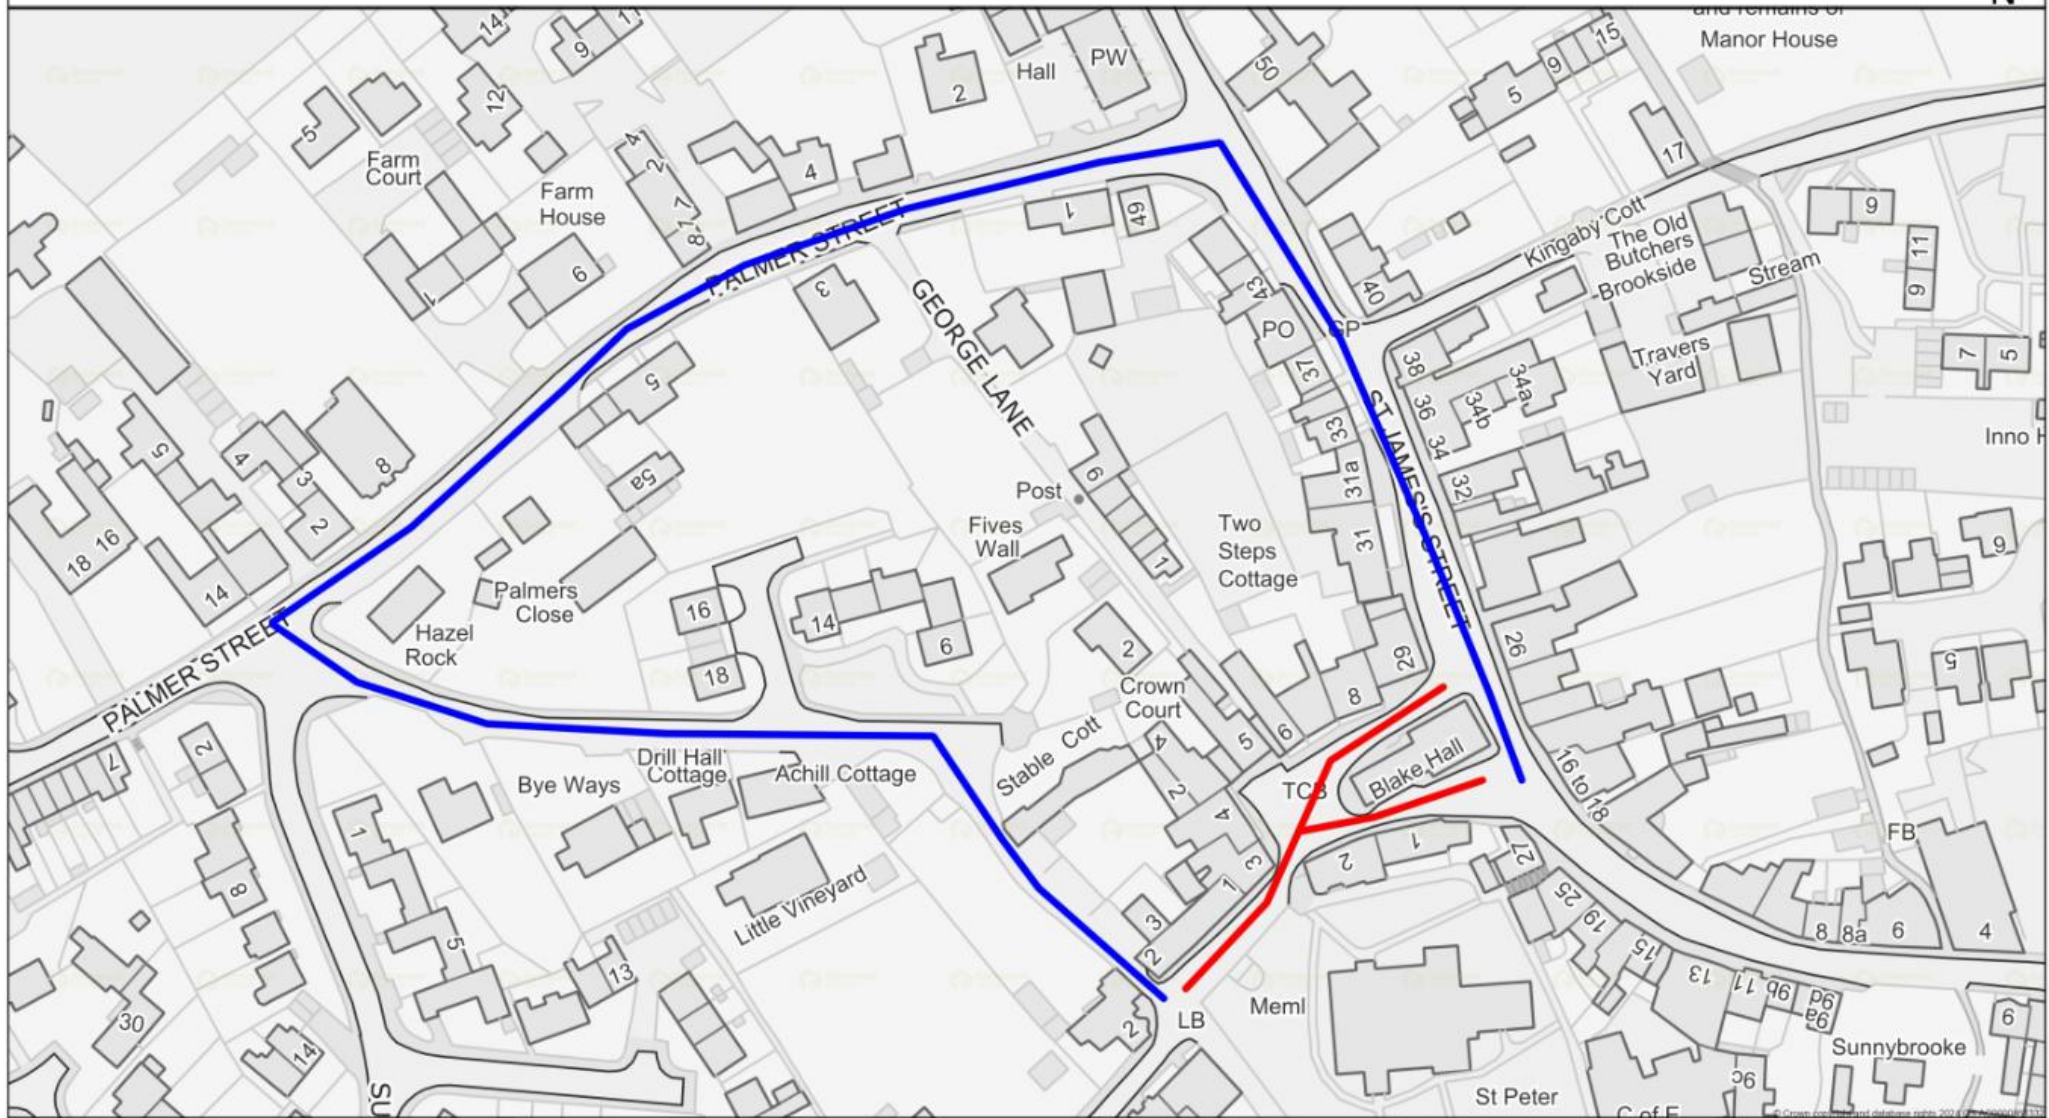

Petherton Folk Festival 2026 & 2027. Red Line = Temporary Prohibition of Vehicles / Blue Line = Diversion. Saturday 20th June 2026 & Saturday 19th June 2027

Somerset
Council
County Hall
Taunton
TA1 4DY
0300 123 2224

Scale:1:1417
Centre:343154, 116953
Date produced:2024-03-14
11:49:48

© Crown copyright and database rights 2023 OS AC0000861332. You are granted a non-exclusive, royalty free, revocable licence solely to view the Licensed Data for non-commercial purposes for the period during which Somerset Council makes it available. You are not permitted to copy, sub-license, distribute, sell or otherwise make available the Licensed Data to third parties in any form. Third party rights to enforce the terms of this licence shall be reserved to OS.